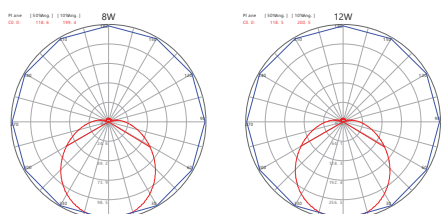

Мощность	Кол-во светодиодов	Световой поток	Цветовая температура	Артикул
8W	16LED	480Lm	6500K	28678
12W	24LED	720Lm		28679

Светодиодный светильник AL559 – это экономичный встраиваемый светильник для современных интерьеров, подойдет как для оформления квартир и частных домов, так и для различных общественных помещений – офисов, гостиниц, кафе и ресторанов и т.д.