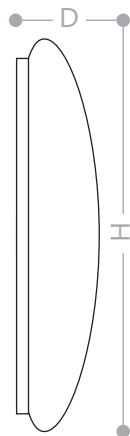

накладной AL529