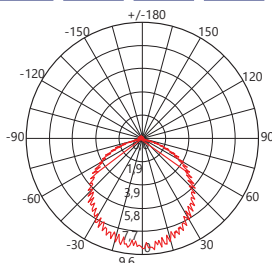

Кол-во светодиодов	Световой поток	Мощность	Размер L, мм	Цвет корпуса	Цветовая температура	Артикул
12LED	40Lm	1W	140x45x53	серебро	6400K	12000

Светильник неповоротный, для встраивания в стены, потолки, пол, лестницы. Цвет свечения: дневной.