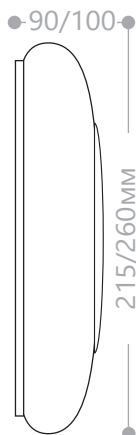

накладной AL529

Кол-во светодиодов	Световой поток	Мощность	Цветовая температура	Диаметр D x высота H, мм	Артикул
24LED	720Lm	12W	4000K	260x100±5	28712
40LED	1260Lm	18W		330x100±5	28713
48LED	1680Lm	24W		385x110±5	28714
24LED	720Lm	12W	6500K	260x100±5	28561
36LED	1260Lm	18W		330x100±5	28562
48LED	1680Lm	24W		385x110±5	28563

Светодиодный светильник AL529 – это экономичный встраиваемый светильник для современных интерьеров, подойдет как для оформления квартир и частных домов, так и для различных общественных помещений – офисов, гостиниц, кафе и ресторанов и т.д.

накладной AL539

Кол-во светодиодов	Световой поток	Мощность	Размеры, мм	Цвет свечения	Цветовая температура	Артикул
16LED	480Lm	8W	215x215x90	оранжевый	6500K	28671
24LED	720Lm	12W	260x260x100			28672
16LED	480Lm	8W	215x215x90	голубой		28673
24LED	720Lm	12W	260x260x100			28674

Светодиодный светильник AL539 – это экономичный встраиваемый светильник для ЖКХ. Устанавливается на лестничные проемы и подсобные помещения.

накладной AL549

Кол-во светодиодов	Световой поток	Мощность	Размеры, мм	Цвет свечения	Цветовая температура	Артикул
16LED	480Lm	8W	215x215x90	белый	6500K	28675
24LED	720Lm	12W	260x260x100			28676
40LED	1260Lm	18W	330x330x100			28677

Светодиодный светильник AL549 – это экономичный встраиваемый светильник для ЖКХ. Устанавливается на лестничные проемы и подсобные помещения.

накладной с датчиком AL559

Мощность	Кол-во светодиодов	Световой поток	Цветовая температура	Артикул
8W	16LED	480Lm	6500K	28678
12W	24LED	720Lm		28679

Светодиодный светильник AL559 – это экономичный встраиваемый светильник для современных интерьеров, подойдет как для оформления квартир и частных домов, так и для различных общественных помещений – офисов, гостиниц, кафе и ресторанов и т.д.