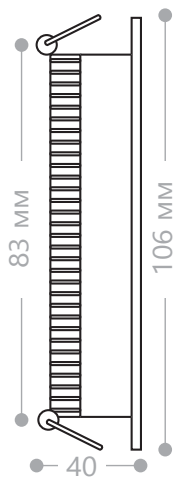

Мощность	Кол-во светодиодов	Световой поток	Диаметр Ø, мм	Кол-во штук упаковке	Цветовая температура	Артикул
6W	30LED	480Lm	120	60	4000K	27930
12W	60LED	960Lm	180	30		27931
18W	90LED	1440Lm	220	20		27932
24W	120LED	1920Lm	300	10		27933

Светильники AL506 прекрасно подойдут для освещения помещений общественного пользования, нужд ЖКХ и коммерческой недвижимости. Светильники позволяют получить очень качественное освещение пространства ярким белым светом за счет высокого светового потока и могут использоваться как основное освещение. Рассеиватель из акрилового полимера повышает прочность и легкость светильников и дает мягкий рассеянный свет. Светильники просты в установке и эксплуатации и помогут значительно сократить затраты – не только за счет экономии электричества, но и за счет продолжительного срока службы без дополнительного обслуживания.

Мощность	Кол-во светодиодов	Световой поток	Размеры L x W, мм	Кол-во штук упаковке	Цветовая температура	Артикул
6W	30LED	480Lm	120x120	60	4000K	27934
12W	60LED	960Lm	180x180	30		27935
18W	90LED	1440Lm	220x220	20		27936
24W	120LED	1920Lm	300x300	10		27937

Светильники AL507 прекрасно подойдут для освещения помещений общественного пользования, нужд ЖКХ и коммерческой недвижимости. Светильники позволяют получить очень качественное освещение пространства ярким белым светом за счет высокого светового потока и могут использоваться как основное освещение. Рассеиватель из акрилового полимера повышает прочность и легкость светильников и дает мягкий рассеянный свет. Светильники просты в установке и эксплуатации и помогут значительно сократить затраты – не только за счет экономии электричества, но и за счет продолжительного срока службы без дополнительного обслуживания.

встраиваемый AL177