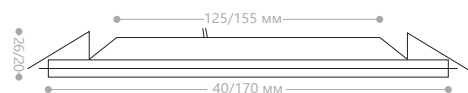

AL525

Кол-во светодиодов	Световой поток	Мощность	Цвет корпуса	Цветовая температура	Кол-во штук упаковке	Артикул
32LED	350Lm	6W	черный	4000K	60	28530
48LED	560Lm	9W	белый			28533
			голубой			28532
			желтый			28534
			зеленый	28536		

Светодиодный встраиваемый светильник AL525 – это доступные светодиодные технологии для дома и офиса. Панели прекрасно подойдут как для детских комнат, так и для интерьеров домов и офисов в стиле хай-тек/минимализм.