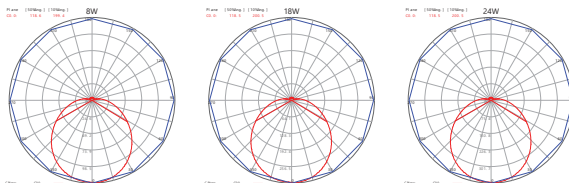

Кол-во светодиодов	Световой поток	Мощность	Цветовая температура	Диаметр D x высота H, мм	Артикул
24LED	720Lm	12W	4000K	260x100±5	28712
40LED	1260Lm	18W		330x100±5	28713
48LED	1680Lm	24W		385x110±5	28714
24LED	720Lm	12W	6500K	260x100±5	28561
36LED	1260Lm	18W		330x100±5	28562
48LED	1680Lm	24W		385x110±5	28563

Светодиодный светильник AL529 – это экономичный встраиваемый светильник для современных интерьеров, подойдет как для оформления квартир и частных домов, так и для различных общественных помещений – офисов, гостиниц, кафе и ресторанов и т.д.

накладной AL539