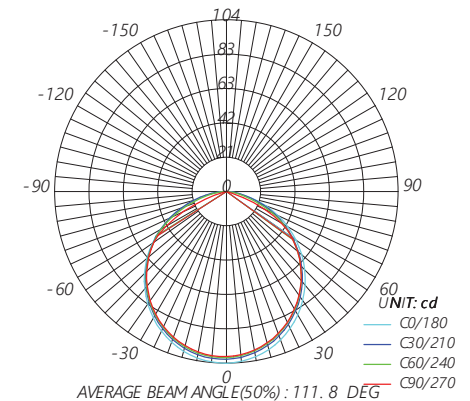

Мощность	Кол-во и тип светодиодов	Световой поток	Кол-во штук упаковки	Цветовая температура	Артикул
8W	16LED SMD573 и 24pcs SMD3528 red	640Lm	60	4000K и красный	27856
16W	32LED SMD573 и 48pcs SMD3528 red	1280Lm	20		27857

Светодиодный встраиваемый светильник AL2550 с декоративной подсветкой красного цвета может использоваться для основного освещения помещения и стилистического оформления интерьера залов, баров и ресторанов, а также любых помещений с оригинальным дизайном. Поверхность светильника изготовлена из качественного матового пластика и идеально впишется в современный дизайн площадок. Светильники помогут значительно сократить эксплуатационные затраты – не только за счет экономии электричества, но и за счет продолжительного срока службы без дополнительного обслуживания. Работает в трех режимах: красный, красный и красный+белый. Подходят драйверы: 8Вт – LB149, 16W- LB150.

AL2550

Мощность	Кол-во и тип светодиодов	Световой поток	Кол-во штук упаковки	Цветовая температура	Артикул
8W	16LED SMD573 и 24pcs SMD3528 red	640Lm	60	4000K и красный	27858
16W	32LED SMD573 и 48pcs SMD3528 red	1280Lm	20		27859