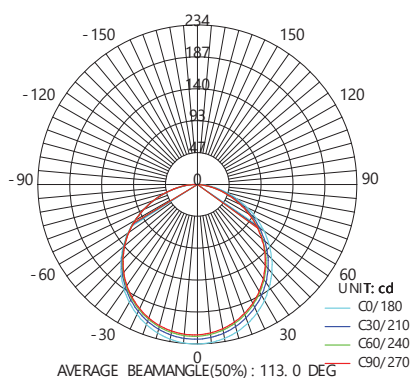

AL504 накладной

Мощность	Кол-во светодиодов	Световой поток	Диаметр Ø, мм	Кол-во штук упаковке	Цветовая температура	Артикул
6W	30LED	480Lm	120	60	4000K	27921
					6400K	27938
12W	60LED	960Lm	180	30	4000K	27939
					6400K	27940
18W	90LED	1440Lm	220	20	4000K	27848
					6400K	27919
24W	120LED	1920Lm	300	12	4000K	27941
					6400K	27942

Светильники AL504 прекрасно подойдут для освещения помещений общественного пользования, нужд ЖКХ и коммерческой недвижимости. Светильники позволяют получить очень качественное освещение пространства ярким белым светом за счет высокого светового потока и могут использоваться как основное освещение. Рассеиватель из акрилового полимера повышает прочность и легкость светильников и дает мягкий рассеянный свет. Светильники просты в установке и эксплуатации и помогут значительно сократить затраты – не только за счет экономии электричества, но и за счет продолжительного срока службы без дополнительного обслуживания.

AL505 накладной

Мощность	Кол-во светодиодов	Световой поток	Размер L, мм	Кол-во штук упаковке	Цветовая температура	Артикул
6W	30LED	480Lm	120x120	60	4000K	27922
					6400K	27923
12W	60LED	960Lm	180x180	30	4000K	27924
					6400K	27925
18W	90LED	1440Lm	220x220	20	4000K	27849
					6400K	27926
24W	120LED	1920Lm	300x300	12	4000K	27918
					6400K	27920