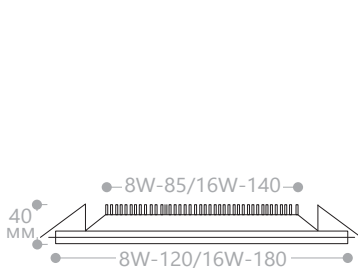

Мощность	Кол-во и тип светодиодов	Световой поток	Кол-во штук упаковки	Цветовая температура	Артикул
8W	16LED SMD573 и 24pcs SMD3528 red	640Lm	60	4000K и красный	27856
16W	32LED SMD573 и 48pcs SMD3528 red	1280Lm	20		27857

Светодиодный встраиваемый светильник AL2550 с декоративной подсветкой красного цвета может использоваться для основного освещения помещения и стилистического оформления интерьера залов, баров и ресторанов, а также любых помещений с оригинальным дизайном. Поверхность светильника изготовлена из качественного матового пластика и идеально впишется в современный дизайн площадок. Светильники помогут значительно сократить эксплуатационные затраты – не только за счет экономии электричества, но и за счет продолжительного срока службы без дополнительного обслуживания. Работает в трех режимах: красный, красный и красный+белый. Подходят драйверы: 8Вт – LB149, 16W- LB150.

AL2550

Мощность	Кол-во и тип светодиодов	Световой поток	Кол-во штук упаковки	Цветовая температура	Артикул
8W	16LED SMD573 и 24pcs SMD3528 red	640Lm	60	4000K и красный	27858
16W	32LED SMD573 и 48pcs SMD3528 red	1280Lm	20		27859