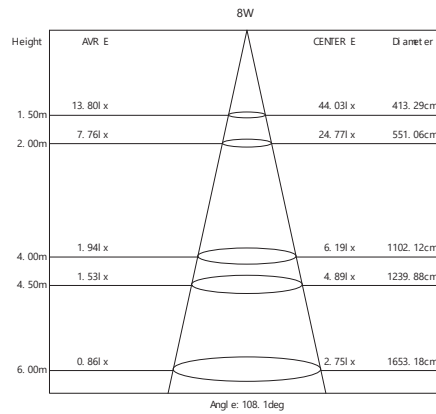

Мощность	Кол-во и тип светодиодов	Световой поток	Кол-во штук упаковки	Цветовая температура	Артикул
8W	16LED SMD573 и 24pcs SMD3528 red	640Lm	60	4000K и красный	27856
16W	32LED SMD573 и 48pcs SMD3528 red	1280Lm	20		27857

Светодиодный встраиваемый светильник AL2550 с декоративной подсветкой красного цвета может использоваться для основного освещения помещения и стилистического оформления интерьера залов, баров и ресторанов, а также любых помещений с оригинальным дизайном. Поверхность светильника изготовлена из качественного матового пластика и идеально впишется в современный дизайн площадок. Светильники помогут значительно сократить эксплуатационные затраты – не только за счет экономии электричества, но и за счет продолжительного срока службы без дополнительного обслуживания. Работает в трех режимах: красный, красный и красный+белый. Подходят драйверы: 8Вт – LB149, 16W- LB150.

AL2550