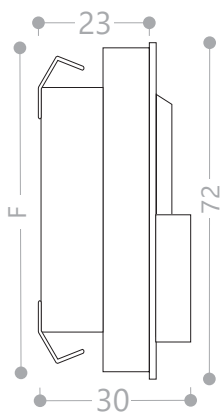

JD10

Кол-во светодиодов	Световой поток	Мощность	Размер L, мм	Цвет корпуса	Цветовая температура	Артикул
4LED	40Lm	1W	72x72x30	серебро	6400K	18775

Светильник настенной, встраиваемый, неповоротный. Цвет свечения: белый.