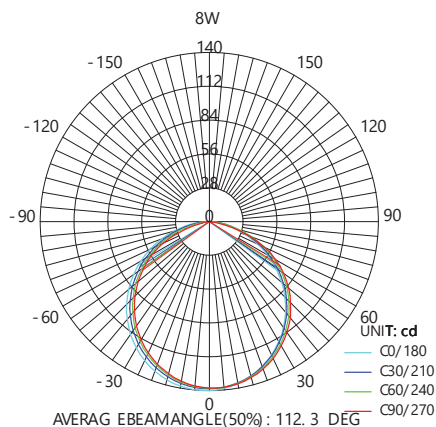

Height	AVR. E	CENTER E	Diameter
1.50m	18.711 x	62.171 x	438.38cm
2.00m	10.521 x	34.971 x	584.51cm
4.00m	2.631 x	8.741 x	1169.02cm
4.50m	2.081 x	6.911 x	1315.15cm
6.00m	1.171 x	3.891 x	1753.53cm

Angle: 111.2deg