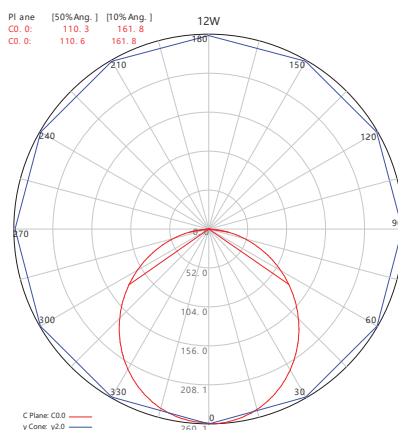

AL527

Кол-во светодиодов	Световой поток	Мощность	Диаметр L, мм	Встр.размер F, мм	Цвет корпуса	Кол-во штук упаковке	Цветовая температура	Артикул
10LED	400Lm	5W	95	80	белый	50	4000K	28537
					черный			28543
14LED	560Lm	7W	110	95	белый	30		28538
					черный			28544
18LED	720Lm	9W	120	105	белый	20	5000K	28539
24LED	960Lm	12W	150	135				28540
30LED	1200Lm	15W	170	140			28541	
36LED	1440Lm	18W	188	150				28542

Светодиодный светильник AL527 – это экономичный встраиваемый светильник для современных интерьеров, подойдет как для оформления квартир и частных домов, так и для различных общественных помещений – офисов, гостиниц, кафе и ресторанов и т.д.