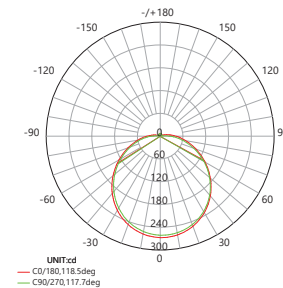

Кол-во светодиодов	Световой поток	Мощность	Цветовая температура	Артикул
24LED	900Lm	12W	4000K	28693

Светодиодный светильник AL3002 – это экономичный накладной светильник. Устанавливается на лестничные проёмы и подсобные помещения.