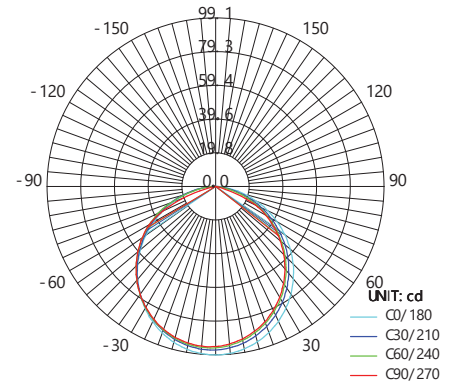

Мощность	Кол-во и тип светодиодов	Световой поток	Кол-во штук упаковки	Цветовая температура	Артикул
8W	16LED SMD573 и 24pcs SMD3528 red	640Lm	60	4000K и красный	27856
16W	32LED SMD573 и 48pcs SMD3528 red	1280Lm	20		27857

Светодиодный встраиваемый светильник AL2550 с декоративной подсветкой красного цвета может использоваться для основного освещения помещения и стилистического оформления интерьера залов, баров и ресторанов, а также любых помещений с оригинальным дизайном. Поверхность светильника изготовлена из качественного матового пластика и идеально впишется в современный дизайн площадок. Светильники помогут значительно сократить эксплуатационные затраты – не только за счет экономии электричества, но и за счет продолжительного срока службы без дополнительного обслуживания. Работает в трех режимах: красный, красный и красный+белый. Подходят драйверы: 8Вт – LB149, 16W- LB150.

AL2550