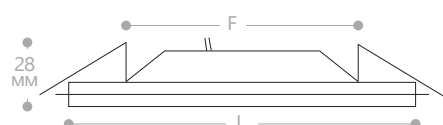

AL527

Кол-во светодиодов	Световой поток	Мощность	Диаметр L, мм	Встр.размер F, мм	Цвет корпуса	Кол-во штук упаковке	Цветовая температура	Артикул
10LED	400Lm	5W	95	80	белый	50	4000K	28537
					черный			28543
14LED	560Lm	7W	110	95	белый	30		28538
					черный			28544
18LED	720Lm	9W	120	105	белый	20	5000K	28539
24LED	960Lm	12W	150	135				28540
30LED	1200Lm	15W	170	140			28541	
36LED	1440Lm	18W	188	150				28542

Светодиодный светильник AL527 – это экономичный встраиваемый светильник для современных интерьеров, подойдет как для оформления квартир и частных домов, так и для различных общественных помещений – офисов, гостиниц, кафе и ресторанов и т.д.