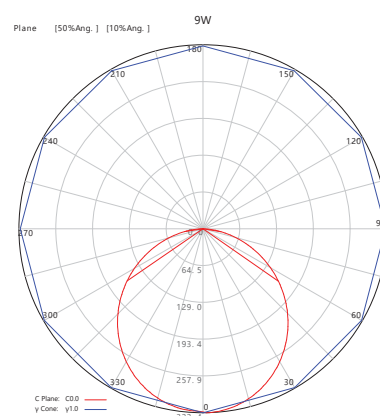

AL525

Кол-во светодиодов	Световой поток	Мощность	Цвет корпуса	Цветовая температура	Кол-во штук упаковке	Артикул
32LED	350Lm	6W	черный	4000K	60	28530
48LED	560Lm	9W	белый			28533
			голубой			28532
			желтый			28534
			зеленый	28536		

Светодиодный встраиваемый светильник AL525 – это доступные светодиодные технологии для дома и офиса. Панели прекрасно подойдут как для детских комнат, так и для интерьеров домов и офисов в стиле хай-тек/минимализм.