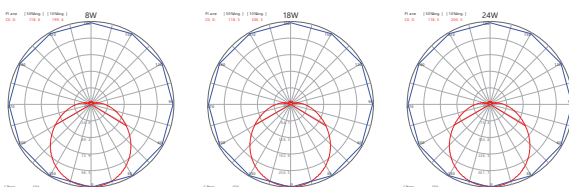

Кол-во светодиодов	Световой поток	Мощность	Размеры, мм	Цвет свечения	Цветовая температура	Артикул
16LED	480Lm	8W	215x215x90	оранжевый	6500K	28671
24LED	720Lm	12W	260x260x100			28672
16LED	480Lm	8W	215x215x90	голубой		28673
24LED	720Lm	12W	260x260x100			28674

Светодиодный светильник AL539 – это экономичный встраиваемый светильник для ЖКХ. Устанавливается на лестничные проемы и подсобные помещения.

накладной AL549