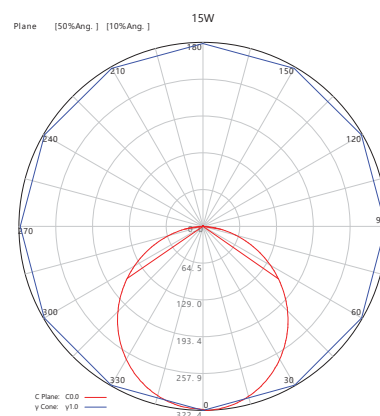

AL527

Кол-во светодиодов	Световой поток	Мощность	Диаметр L, мм	Встр.размер F, мм	Цвет корпуса	Кол-во штук упаковке	Цветовая температура	Артикул
10LED	400Lm	5W	95	80	белый	50	4000K	28537
					черный			28543
14LED	560Lm	7W	110	95	белый	30		28538
					черный			28544
18LED	720Lm	9W	120	105	белый	20	5000K	28539
24LED	960Lm	12W	150	135				28540
30LED	1200Lm	15W	170	140			28541	
36LED	1440Lm	18W	188	150				28542

Светодиодный светильник AL527 – это экономичный встраиваемый светильник для современных интерьеров, подойдет как для оформления квартир и частных домов, так и для различных общественных помещений – офисов, гостиниц, кафе и ресторанов и т.д.