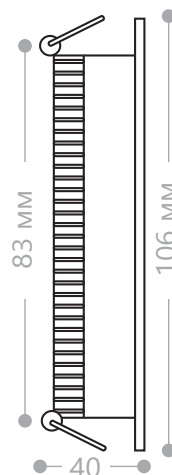

AL777

Кол-во светодиодов	Световой поток	Мощность	Кол-во штук упаковке	Цвет	Цветовая температура	Артикул
10LED	525Lm	7W	50	белый	4000K	28680
				черный		28681
				серебро		28682
24LED	960Lm	12W	30	белый	4000K	28683
				черный		28684
				серебро		28685

Светодиодный светильник AL777 – это экономичный встраиваемый светильник для ЖКХ. Устанавливается на лестничные проёмы и подсобные помещения.

AL700

Световой поток	Мощность	Кол-во штук упаковке	Цветовая температура	Артикул
225Lm	3W	100	3000K	28664
375Lm	5W			28665
800Lm	10W	50		28666

Встраиваемый светодиодный светильник AL700 прекрасно подойдет для освещения помещений общественного пользования и коммерческой недвижимости. Светильник позволяет получить очень качественное освещение пространства ярким белым светом за счет высокого светового потока и может использоваться в качестве основного освещения. В качестве рассеивателя используется акриловый полимер, что повышает прочность и легкость светильника и дает мягкий рассеянный свет. Светильники просты в установке и эксплуатации, являются экономичным решением и помогут значительно сократить затраты – не только за счет экономии электричества, но и за счет продолжительного срока службы без дополнительного обслуживания. Драйверы подходящие к данным светильникам: LB0777 для 7W, LB1777 для 12W.

AL800 встраиваемый

Кол-во светодиодов	Световой поток	Мощность	Диаметр и высота, мм	Встраиваемый размер, мм	Кол-во штук упаковке	Цвет	Цветовая температура	Артикул
30LED	450Lm	6W	103x30	80	50	белый	3000K	28667
						хром		28668
45LED	720Lm	9W	128x30	105	40	белый	3000K	28669
						хром		28670