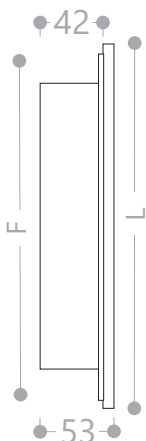

JD10

Кол-во светодиодов	Световой поток	Мощность	Размер L, мм	Цвет корпуса	Цветовая температура	Артикул
4LED	40Lm	1W	72x72x30	серебро	6400K	18775

Светильник настенной, встраиваемый, неповоротный. Цвет свечения: белый.

LN201A

Кол-во светодиодов	Световой поток	Мощность	Размер L, мм	Цвет корпуса	Цветовая температура	Артикул
12LED	40Lm	1W	140x45x53	серебро	6400K	12000

Светильник неповоротный, для встраивания в стены, потолки, пол, лестницы. Цвет свечения: дневной.

Кол-во светодиодов	Цвет свечения	Мощность	Цвет корпуса	Артикул
6x9LED	RGB	4W	металлик	27736

Комплект напольных светильников, для декоративной подсветки. В цепи между светильником и контроллером должно быть менее 3 м. Подключается к источнику питания номиналом 12M ВС (постоянный ток).

G1030