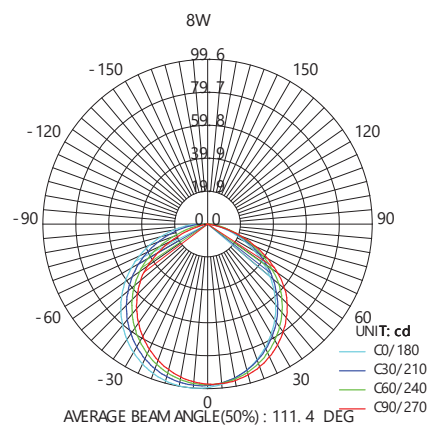

Height	AVR. E	CENTER E	Diameter
1.50m	13.711 x	43.961 x	425.20cm
2.00m	7.711 x	24.731 x	566.93cm
4.00m	1.931 x	6.181 x	1133.86cm
4.50m	1.521 x	4.881 x	1275.59cm
6.00m	0.861 x	2.751 x	1700.79cm

Angle: 109.6deg