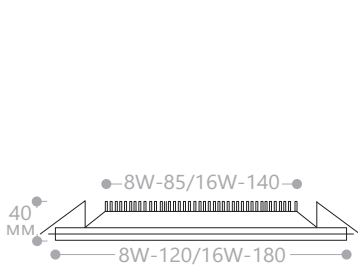

Мощность	Кол-во и тип светодиодов	Световой поток	Кол-во штук упаковки	Цветовая температура	Артикул
8W	16LED SMD573 и 24pcs SMD3528 red	640Lm	60	4000K и красный	27856
16W	32LED SMD573 и 48pcs SMD3528 red	1280Lm	20		27857

Светодиодный встраиваемый светильник AL2550 с декоративной подсветкой красного цвета может использоваться для основного освещения помещения и стилистического оформления интерьера залов, баров и ресторанов, а также любых помещений с оригинальным дизайном. Поверхность светильника изготовлена из качественного матового пластика и идеально впишется в современный дизайн площадок. Светильники помогут значительно сократить эксплуатационные затраты – не только за счет экономии электричества, но и за счет продолжительного срока службы без дополнительного обслуживания. Работает в трех режимах: красный, красный и красный+белый. Подходят драйверы: 8Вт – LB149, 16W- LB150.

AL2550