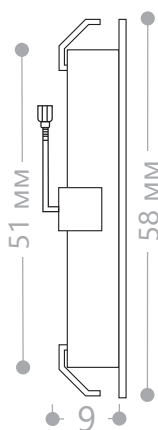

Кол-во светодиодов	Световой поток	Мощность	Размер L, мм	Цвет корпуса	Цветовая температура	Артикул
12LED	40Lm	1W	140x45x53	серебро	6400K	12000

Светильник неповоротный, для встраивания в стены, потолки, пол, лестницы. Цвет свечения: дневной.