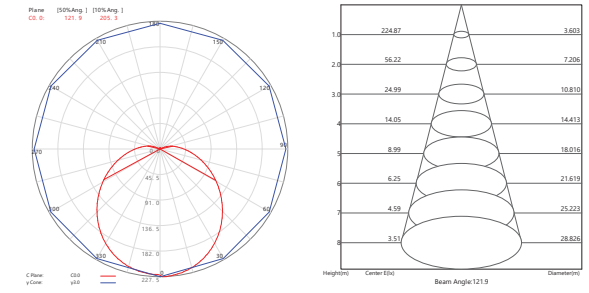

Кол-во светодиодов	Световой поток	Мощность	Цветовая температура	Артикул
24LED	840Lm	12W	4000K	28730

Светодиодный светильник AL3004 с микроволновым датчиком движения. Радиус действия – 10м. С регулировкой освещенности и времени задержки и расстояния обнаружения.