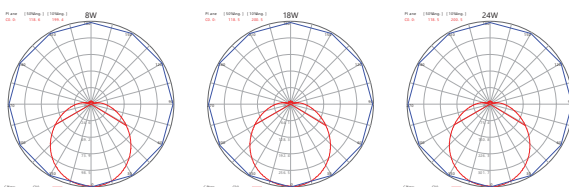

накладной с датчиком AL559