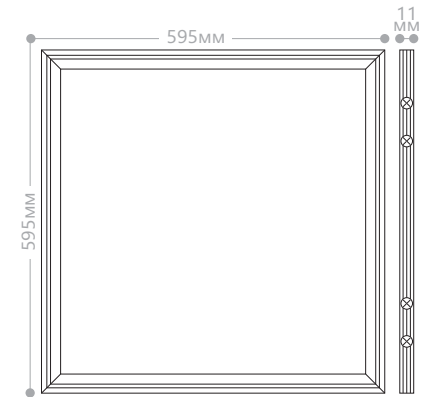

AL2113

Мощность	Кол-во светодиодов	Световой поток	Длина коннекторов	Длина кабеля драйвера	Материал рассеивателя	Цвет корпуса	Цветовая температура	Артикул
36W	160LED	2880Lm	20 см (каждый)	18 см	акриловый полимер, матовый	серый	4000K	27680
							6400K	27943

Современные светодиодные светильники AL2113 предназначены для освещения административно-офисных помещений, образовательных, медицинских и общественных учреждений, торговых залов, холлов и коридоров. Стандартный размер светильников позволяет встраивать их в потолочные блоки Armstrong. Тонкие и изящные, светильники легко устанавливаются при помощи специальных разъемов и не требуют дополнительного оборудования. В результате замены светильников с люминесцентными лампами на светодиодные светильники радикально снижается объем потребляемой энергии. Кроме того, светильники не требуют дополнительных эксплуатационных затрат – замены ламп в процессе службы. Светодиодные светильники AL2113 экологичны, безопасны и позволяют получить высокое качество свечения.