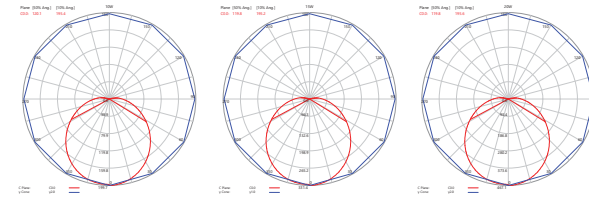

AL3001

Кол-во светодиодов	Световой поток	Мощность	Размеры (ДхН), мм	Кол-во штук упаковки	Цвет корпуса	Цветовая температура	Артикул
18LED	600Lm	10W	165x65	20	серый	5000K	28593
30LED	900Lm	15W	200x75	10			28594
40LED	1200Lm	20W					28595

Светодиодный светильник AL3001 – это экономичный накладной светильник. Устанавливается на лестничные проёмы и подсобные помещения.

AL3002

Кол-во светодиодов	Световой поток	Мощность	Цветовая температура	Артикул
24LED	900Lm	12W	4000K	28693

Светодиодный светильник AL3002 – это экономичный накладной светильник. Устанавливается на лестничные проёмы и подсобные помещения.

AL3003

Кол-во светодиодов	Световой поток	Мощность	Цветовая температура	Артикул
20LED	640Lm	8W	4000K	28694

Светодиодный светильник AL3003 – это экономичный накладной светильник. Устанавливается на лестничные проёмы и подсобные помещения.

AL3004 с микроволновым датчиком движения

Кол-во светодиодов	Световой поток	Мощность	Цветовая температура	Артикул
24LED	840Lm	12W	4000K	28730

Светодиодный светильник AL3004 с микроволновым датчиком движения. Радиус действия – 10м. С регулировкой освещенности и времени задержки и расстояния обнаружения.