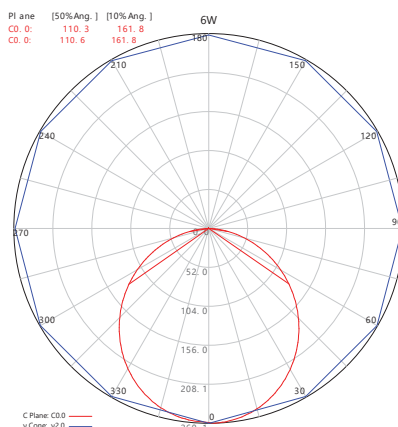

AL525

Кол-во светодиодов	Световой поток	Мощность	Цвет корпуса	Цветовая температура	Кол-во штук упаковке	Артикул
32LED	350Lm	6W	черный	4000K	60	28530
48LED	560Lm	9W	белый			28533
			голубой			28532
			желтый			28534
			зеленый	28536		

Светодиодный встраиваемый светильник AL525 – это доступные светодиодные технологии для дома и офиса. Панели прекрасно подойдут как для детских комнат, так и для интерьеров домов и офисов в стиле хай-тек/минимализм.