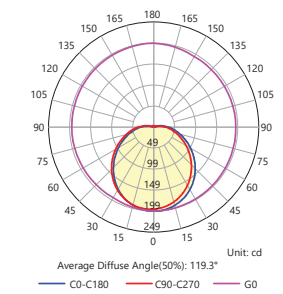

Кол-во светодиодов	Световой поток	Мощность	Цветовая температура	Артикул
20LED	640Lm	8W	4000K	28694

Светодиодный светильник AL3003 – это экономичный накладной светильник. Устанавливается на лестничные проёмы и подсобные помещения.