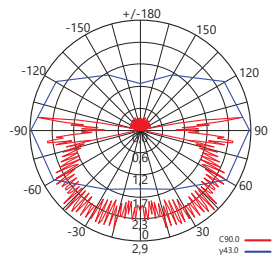

JD10

Кол-во светодиодов	Световой поток	Мощность	Размер L, мм	Цвет корпуса	Цветовая температура	Артикул
4LED	40Lm	1W	72x72x30	серебро	6400K	18775

Светильник настенной, встраиваемый, неповоротный. Цвет свечения: белый.

LN201A

Кол-во светодиодов	Световой поток	Мощность	Размер L, мм	Цвет корпуса	Цветовая температура	Артикул
12LED	40Lm	1W	140x45x53	серебро	6400K	12000

Светильник неповоротный, для встраивания в стены, потолки, пол, лестницы. Цвет свечения: дневной.

Кол-во светодиодов	Цвет свечения	Мощность	Цвет корпуса	Артикул
6x9LED	RGB	4W	металлик	27736

Комплект напольных светильников, для декоративной подсветки. В цепи между светильником и контроллером должно быть менее 3 м. Подключается к источнику питания номиналом 12M ВС (постоянный ток).

G1030