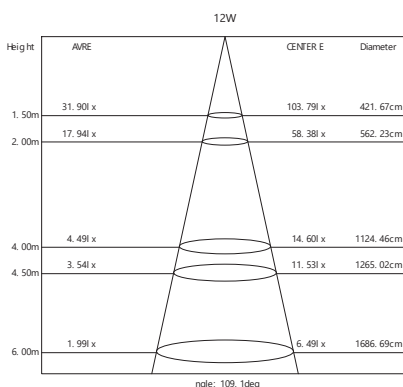

AL504 накладной

Мощность	Кол-во светодиодов	Световой поток	Диаметр Ø, мм	Кол-во штук упаковке	Цветовая температура	Артикул
6W	30LED	480Lm	120	60	4000K	27921
					6400K	27938
12W	60LED	960Lm	180	30	4000K	27939
					6400K	27940
18W	90LED	1440Lm	220	20	4000K	27848
					6400K	27919
24W	120LED	1920Lm	300	12	4000K	27941
					6400K	27942

Светильники AL504 прекрасно подойдут для освещения помещений общественного пользования, нужд ЖКХ и коммерческой недвижимости. Светильники позволяют получить очень качественное освещение пространства ярким белым светом за счет высокого светового потока и могут использоваться как основное освещение. Рассеиватель из акрилового полимера повышает прочность и легкость светильников и дает мягкий рассеянный свет. Светильники просты в установке и эксплуатации и помогут значительно сократить затраты – не только за счет экономии электричества, но и за счет продолжительного срока службы без дополнительного обслуживания.

AL505 накладной

Мощность	Кол-во светодиодов	Световой поток	Размер L, мм	Кол-во штук упаковке	Цветовая температура	Артикул
6W	30LED	480Lm	120x120	60	4000K	27922
					6400K	27923
12W	60LED	960Lm	180x180	30	4000K	27924
					6400K	27925
18W	90LED	1440Lm	220x220	20	4000K	27849
					6400K	27926
24W	120LED	1920Lm	300x300	12	4000K	27918
					6400K	27920